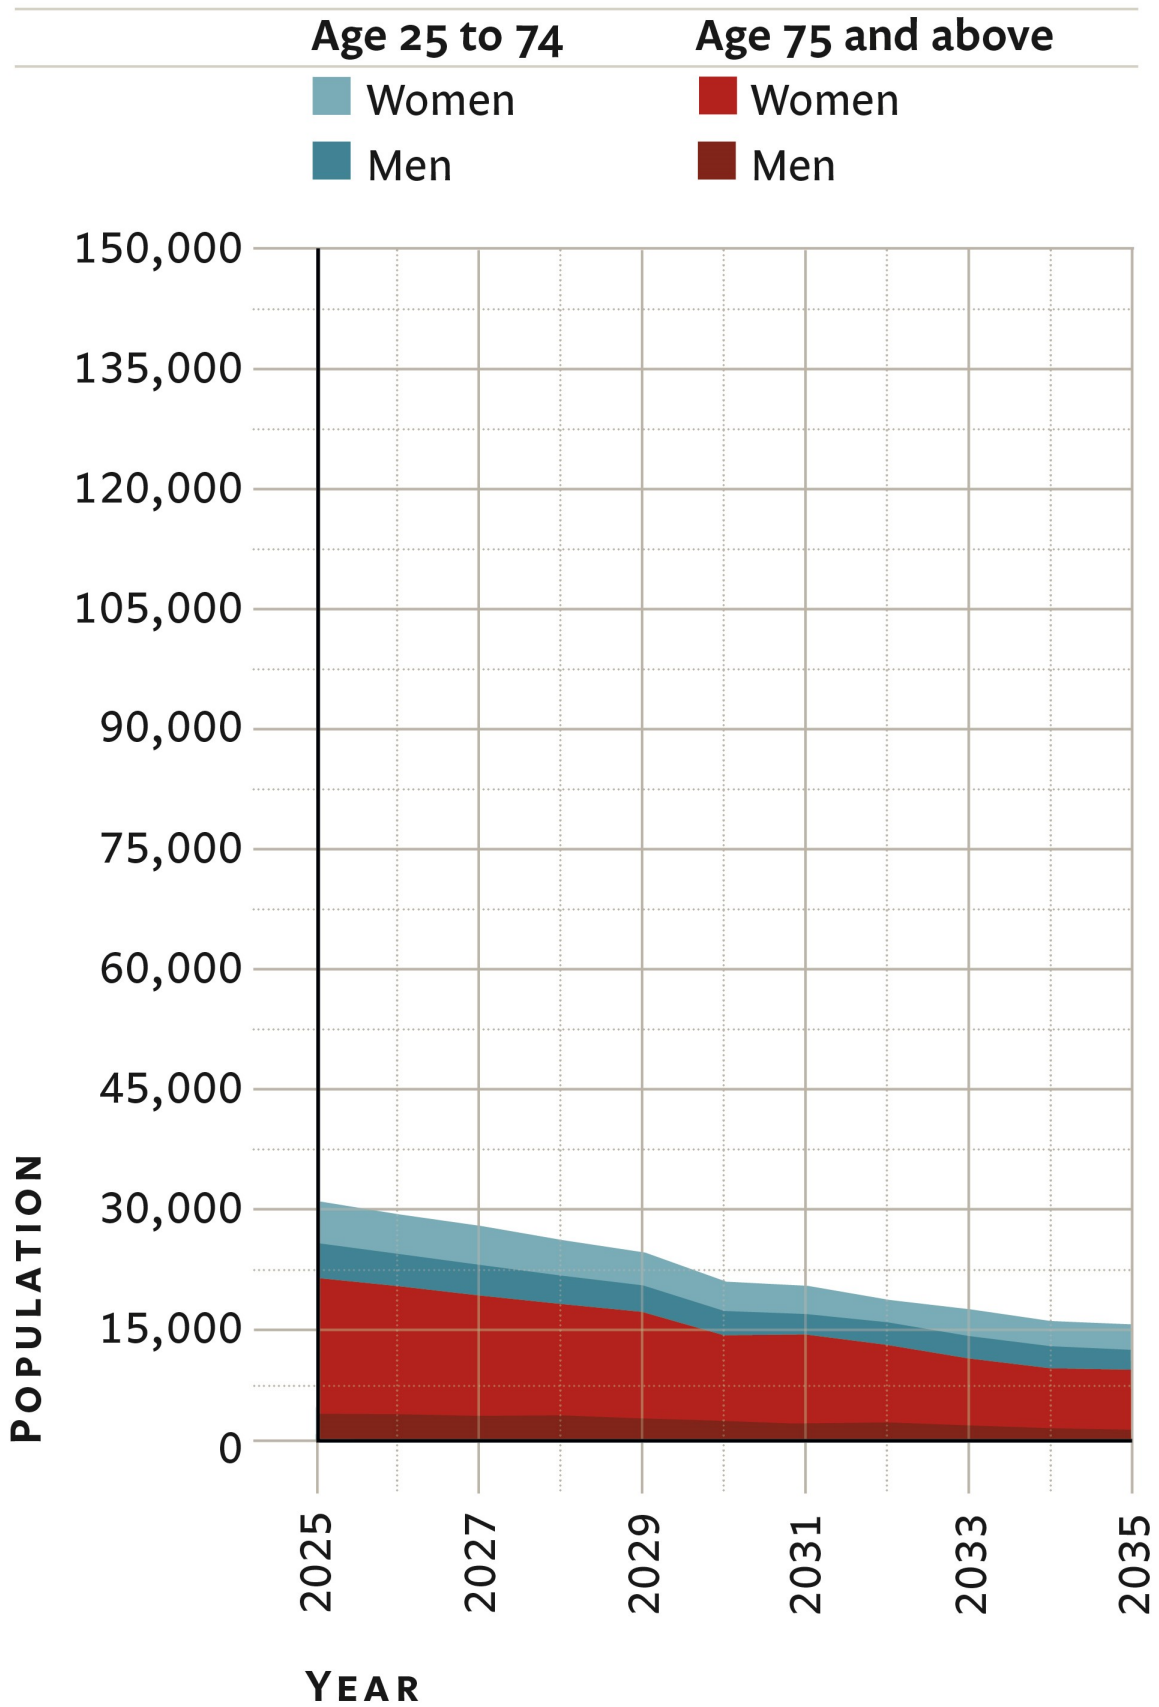

# Projected Population of Religious by Age Group 2025-2035

Source: Mercer Mortality Tables for Men Religious and Women Religious (2014).